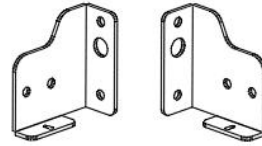

During installation, it is the installer's responsibility to check all components for proper operation/clearance

Always work safely and tighten fasteners to the specified torque unless otherwise instructed

PRODUCER: Made in china

(Please check that the accessories are complete)

TRE4x4 bumpers and accessories

1X TRE4x4 bumper

1X winch bracket

2X bracket A

1X lower guard

2X biplane guard

2X bracket B

2X Lights stand A

2X Lights stand B

lights and other accessories

2X headlights

2X Turn signal